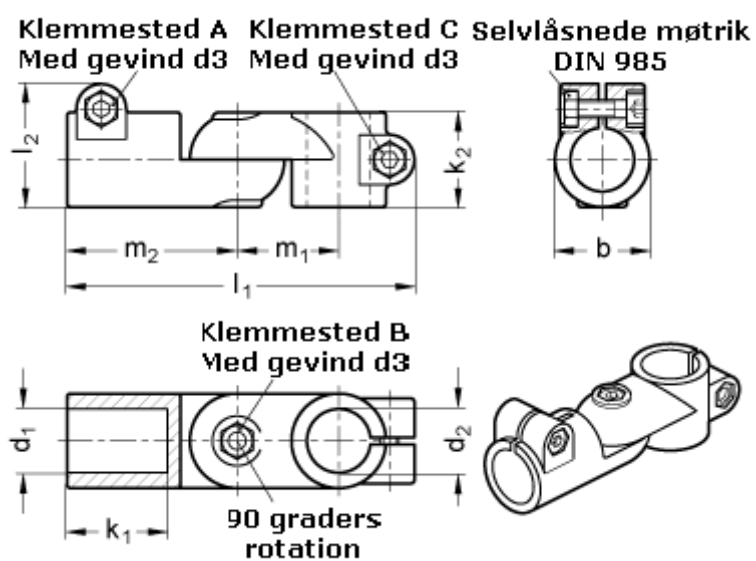

Article number: 20284B42B48S2SW

Description: E+G Swivel connector joint
GN284-B42-B48-2-SW

Measures

$b = 65$	$m_1 = 70$
$d_1 = B42$	$m_2 = 115$
$d_2 = B48$	
$d_3 = M10$	
$k_1 = 74.0$	
$k_2 = 65$	
$l_1 = 230$	
$l_2 = 77.5$	